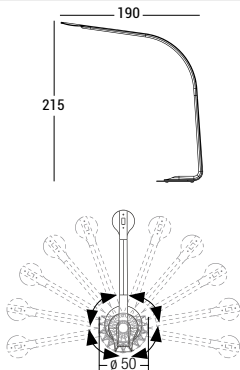

Orientable 360°.

LED superior y inferior con telecomando.

0808

Terra Floor

codice code	cavo elettrico cm electric cable cm	imballo cm imballo cm	SH = Shade ST = structure	peso netto kg. net weight kg.	peso lordo kg. gross weight kg.	lampadina bulb
0808-10	250	SUP. 226x35x100 h.	INF. 66x58x130 h.	SUP. 8	SUP. 20	Led incluso/ Led included  Led 25W - (Led Sup. 3W - Led Inf. 22W) - lm 1408 - lux a 0,8 m da terra: 260-300 LUX
				INF. 28	INF. 38	