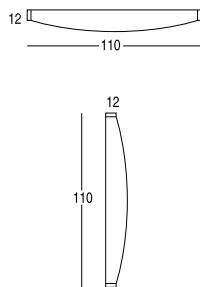

imballo cm SH = Shade  
imballo cm ST = structure

peso netto kg.  
net weight kg.

peso lordo kg.  
gross weight kg.

lampadina  
bulb

9524-10

200

SH 33 x 33 x 124 h.

5

7

ST 36 x 36 x 184 h.

10

12

Lampadina inclusa/  
Bulb included

sup. 1 x max 250W  
R7s 78 mm alogena

Lampadina esclusa/  
Bulb not included

inf. 6 x max 42W  
E14 oliva

9524-40

SH 33 x 33 x 124 h.

2,5

4

ST 12 x 8 x 112 h.

1,5

2,5

Lampadina inclusa/  
Bulb included